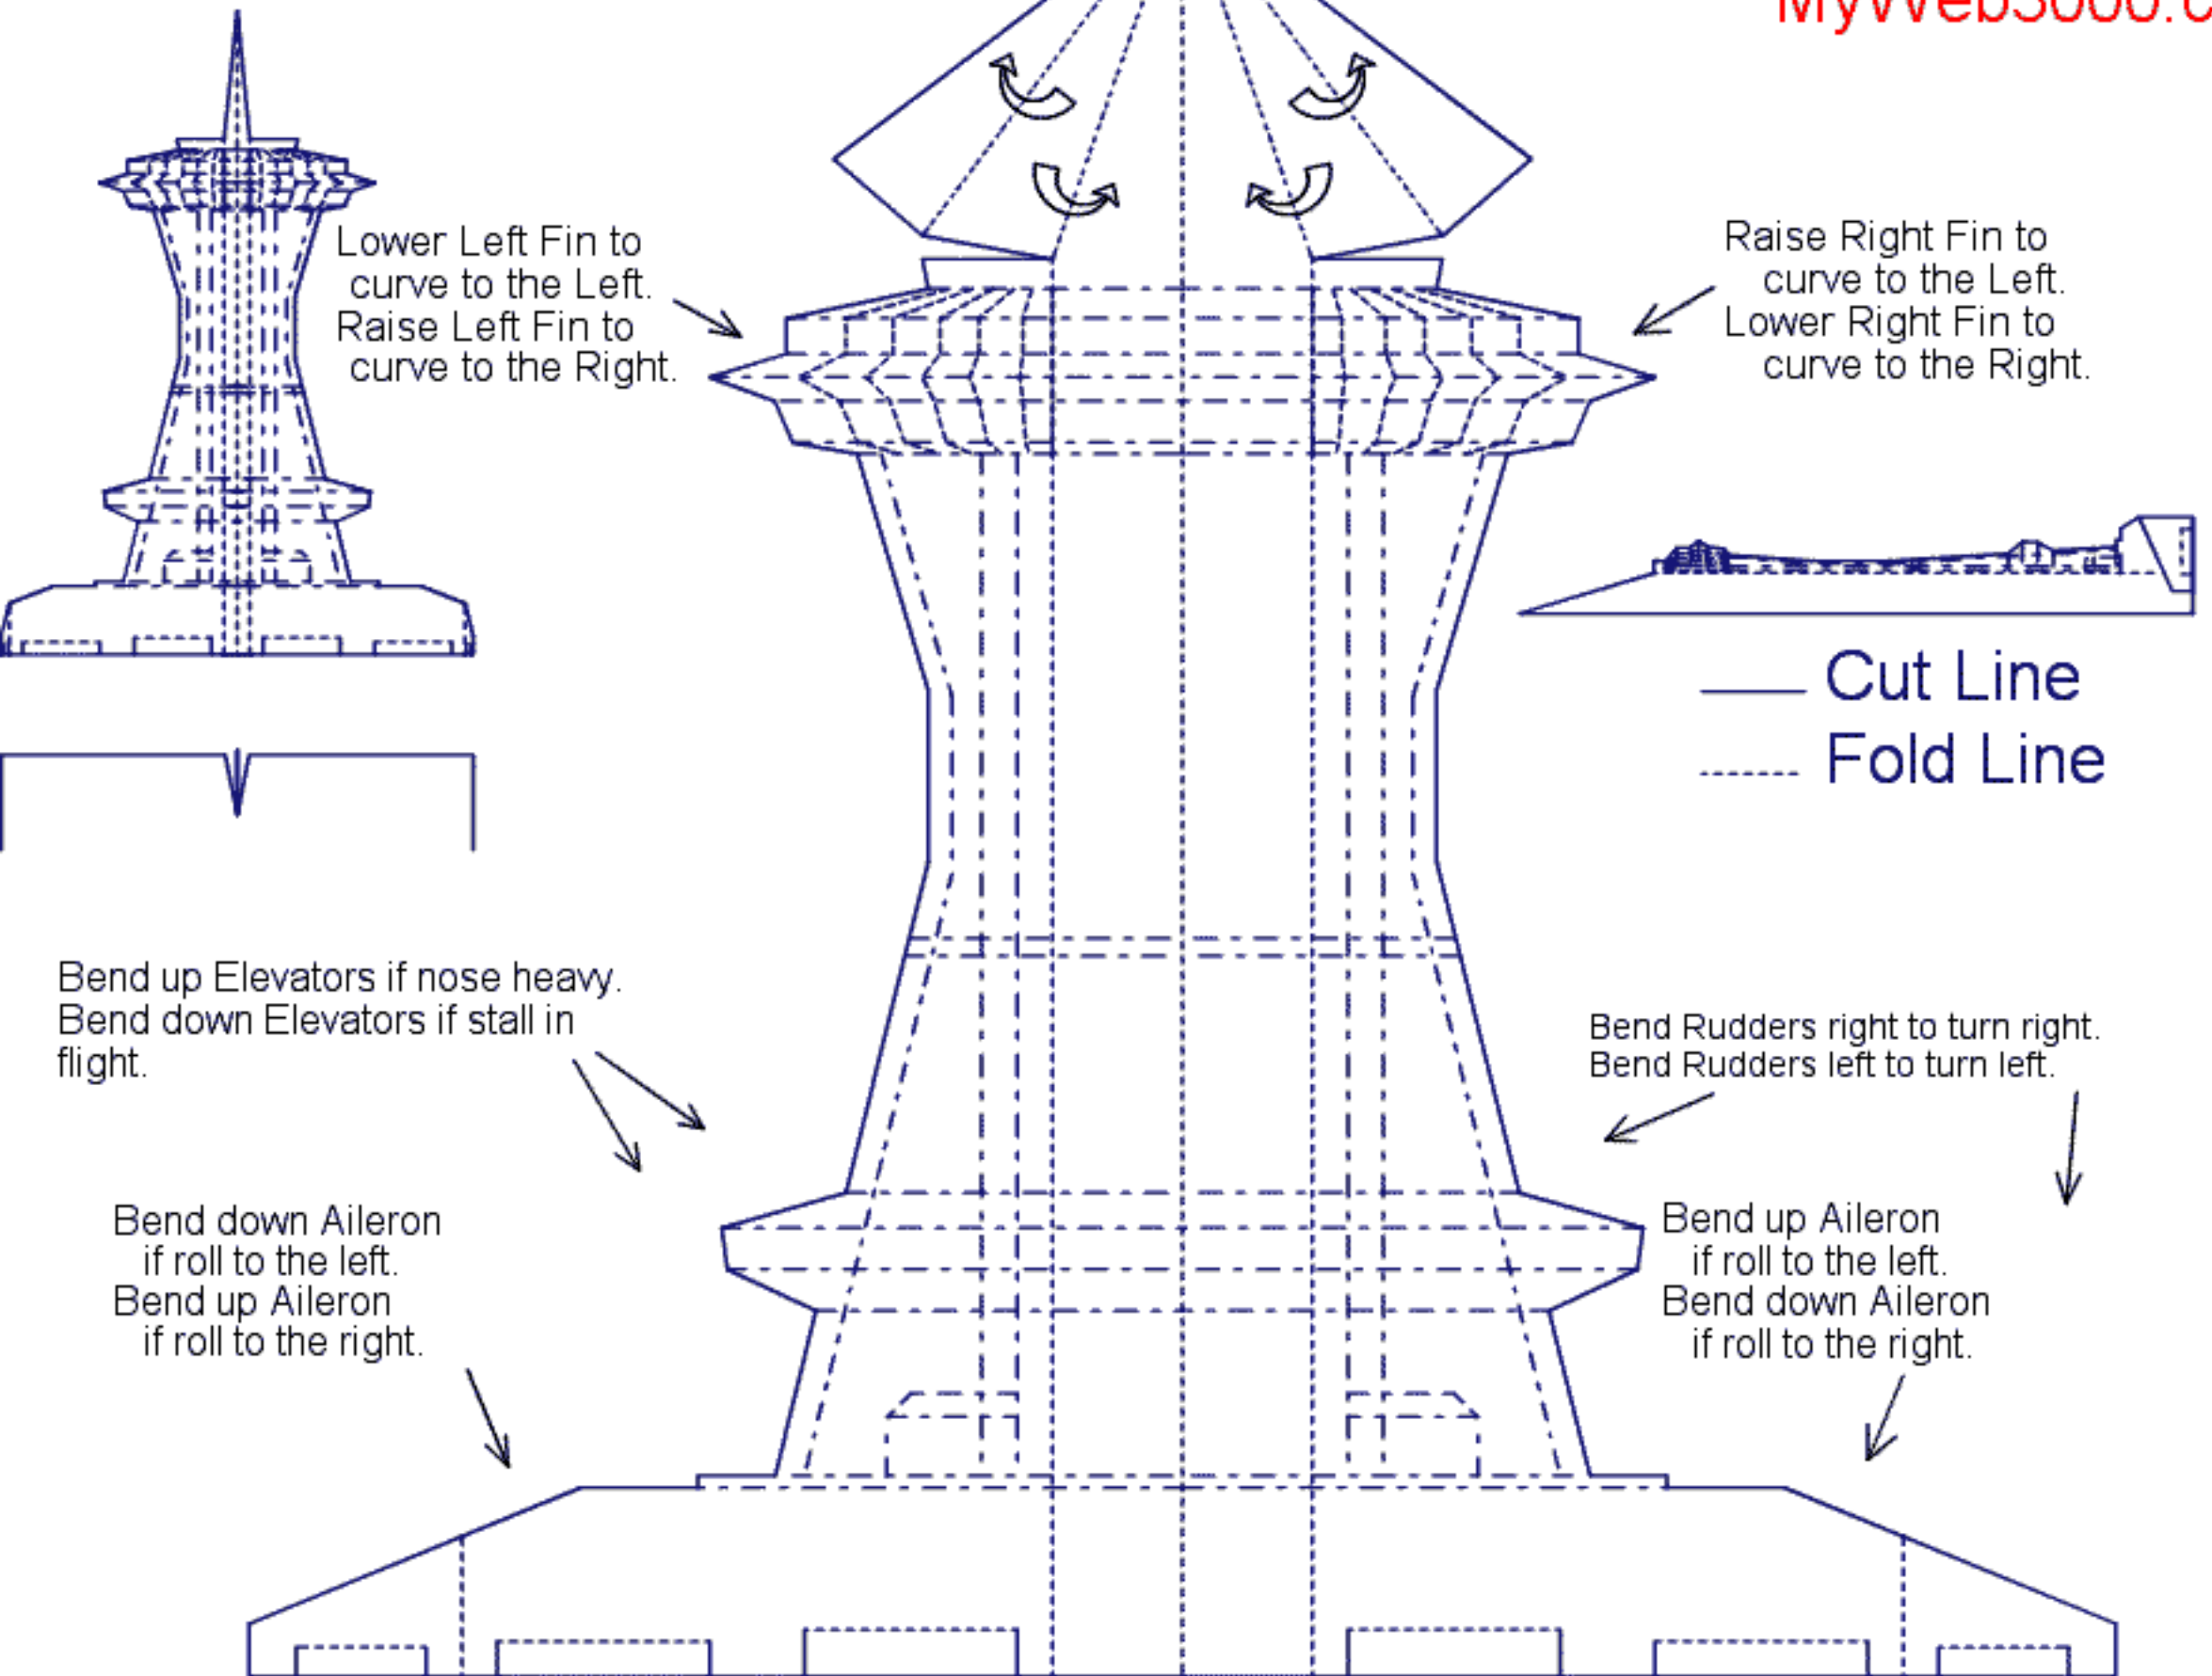

Needle Tower

Copyright by
MyWeb3000.com

Lower Left Fin to curve to the Left.
Raise Left Fin to curve to the Right.

Raise Right Fin to curve to the Left.
Lower Right Fin to curve to the Right.

— Cut Line
- - - Fold Line

Bend up Elevators if nose heavy.
Bend down Elevators if stall in flight.

Bend Rudders right to turn right.
Bend Rudders left to turn left.

Bend down Aileron if roll to the left.
Bend up Aileron if roll to the right.

Bend up Aileron if roll to the left.
Bend down Aileron if roll to the right.

Flying Tips: Launch the plane gently and keep the wings flat.